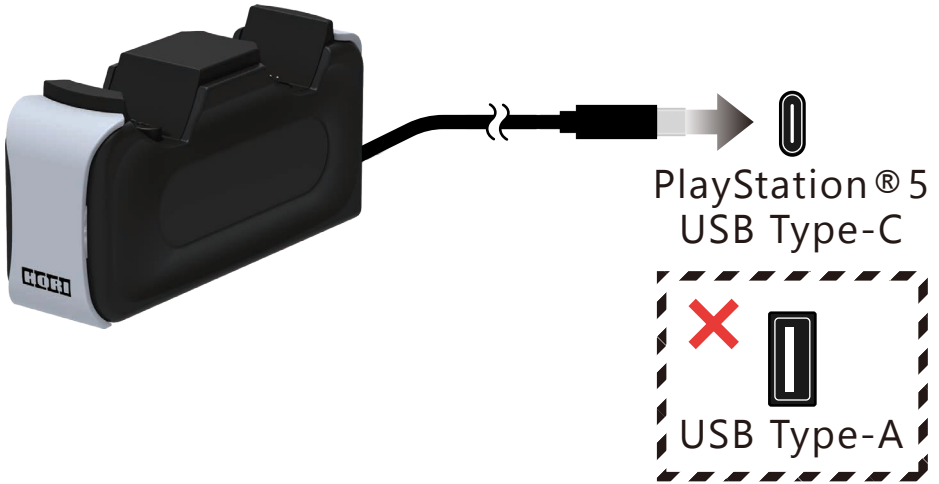

Layout

How to Use

- 1 Plug the Charger into the PlayStation® 5.

- 2 Place the DualSense™ Wireless Controller onto the Charger.

3

The DualSense™ Wireless Controller will flash orange while charging and will turn off when charge is complete.