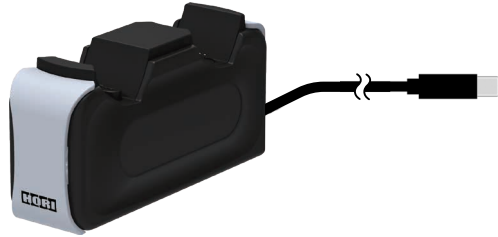

Included

Charging Station × 1