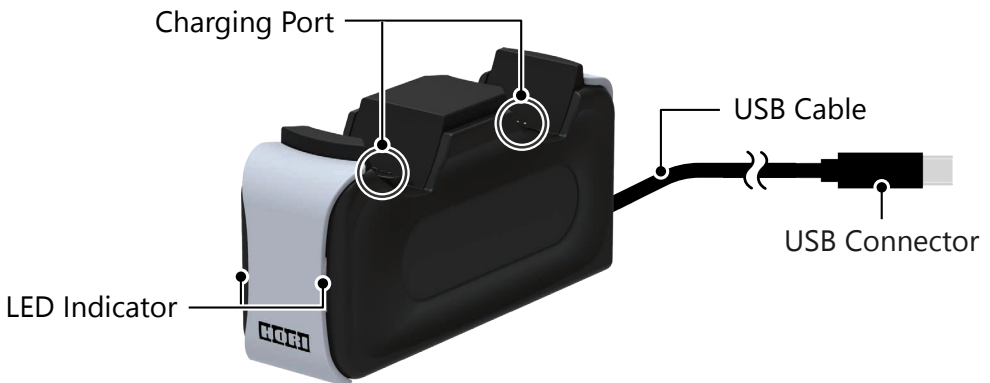

Layout

How to Use

- 1 Plug the Charger into the PlayStation® 5.

- 2 Place the DualSense™ Wireless Controller onto the Charger.

3

The DualSense™ Wireless Controller will flash orange while charging and will turn off when charge is complete.

Main Features

External Dimensions	: 127 × 40 × 60mm
Weight	: 180g
Cable Length	: 0.6m
Connection Method	: USB Type-C
Input	: 5V
Output	: 3A(max)

The image on the package may differ from the actual product.